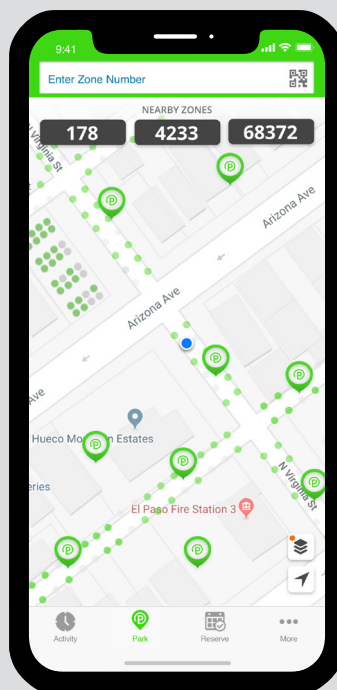

## What is Parking Availability?

ParkMobile is the first and only app to launch the innovative Parking Availability feature. Now, drivers can head directly to areas where there's plenty of parking, and avoid areas where there's no parking. This creates a better experience for people driving around the city, saving them time, frustration, and even money on gas.

## How Does it Work?

ParkMobile connects to leading Parking Availability providers (right) and displays their data on the map, highlighting the available on-street and off-street parking inventory in real time. ParkMobile users are able to utilize this information to make smarter parking decisions.

Availability by Block

Availability by Space

Availability by Lot