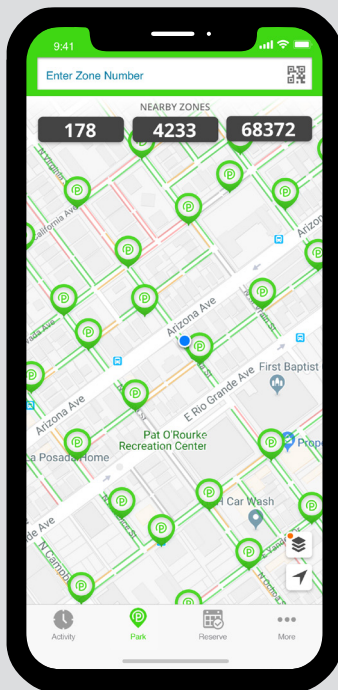

# Parking Availability

Show people exactly where the open parking spots are in hundreds of cities across the country.

## What is Parking Availability?

ParkMobile is the first and only app to launch the innovative Parking Availability feature. Now, drivers can head directly to areas where there's plenty of parking, and avoid areas where there's no parking. This creates a better experience for people driving around the city, saving them time, frustration, and even money on gas.

## How Does it Work?

ParkMobile connects to leading Parking Availability providers (right) and displays their data on the map, highlighting the available on-street and off-street parking inventory in real time. ParkMobile users are able to utilize this information to make smarter parking decisions.

Availability by Block

Availability by Space

Availability by Lot