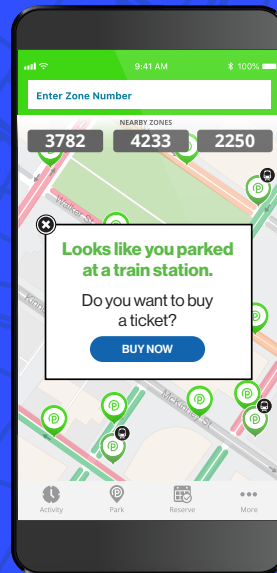

From Parking to Transit

Your Complete Smart City Mobility Solution

Commuters use a mix of transportation options to get where they are going.

ParkMobile and REACH NOW bring together a complete mobility solution for smart cities. This creates a seamless experience as people park at a transit station and get their ticket for the train or bus.

Why ParkMobile + REACH NOW?

Merge parking and transit ticketing in one app

Reduce hardware costs

Provide commuters with an easier experience

Eliminate paper transit tickets

Shorten lines at the ticket counter or kiosk